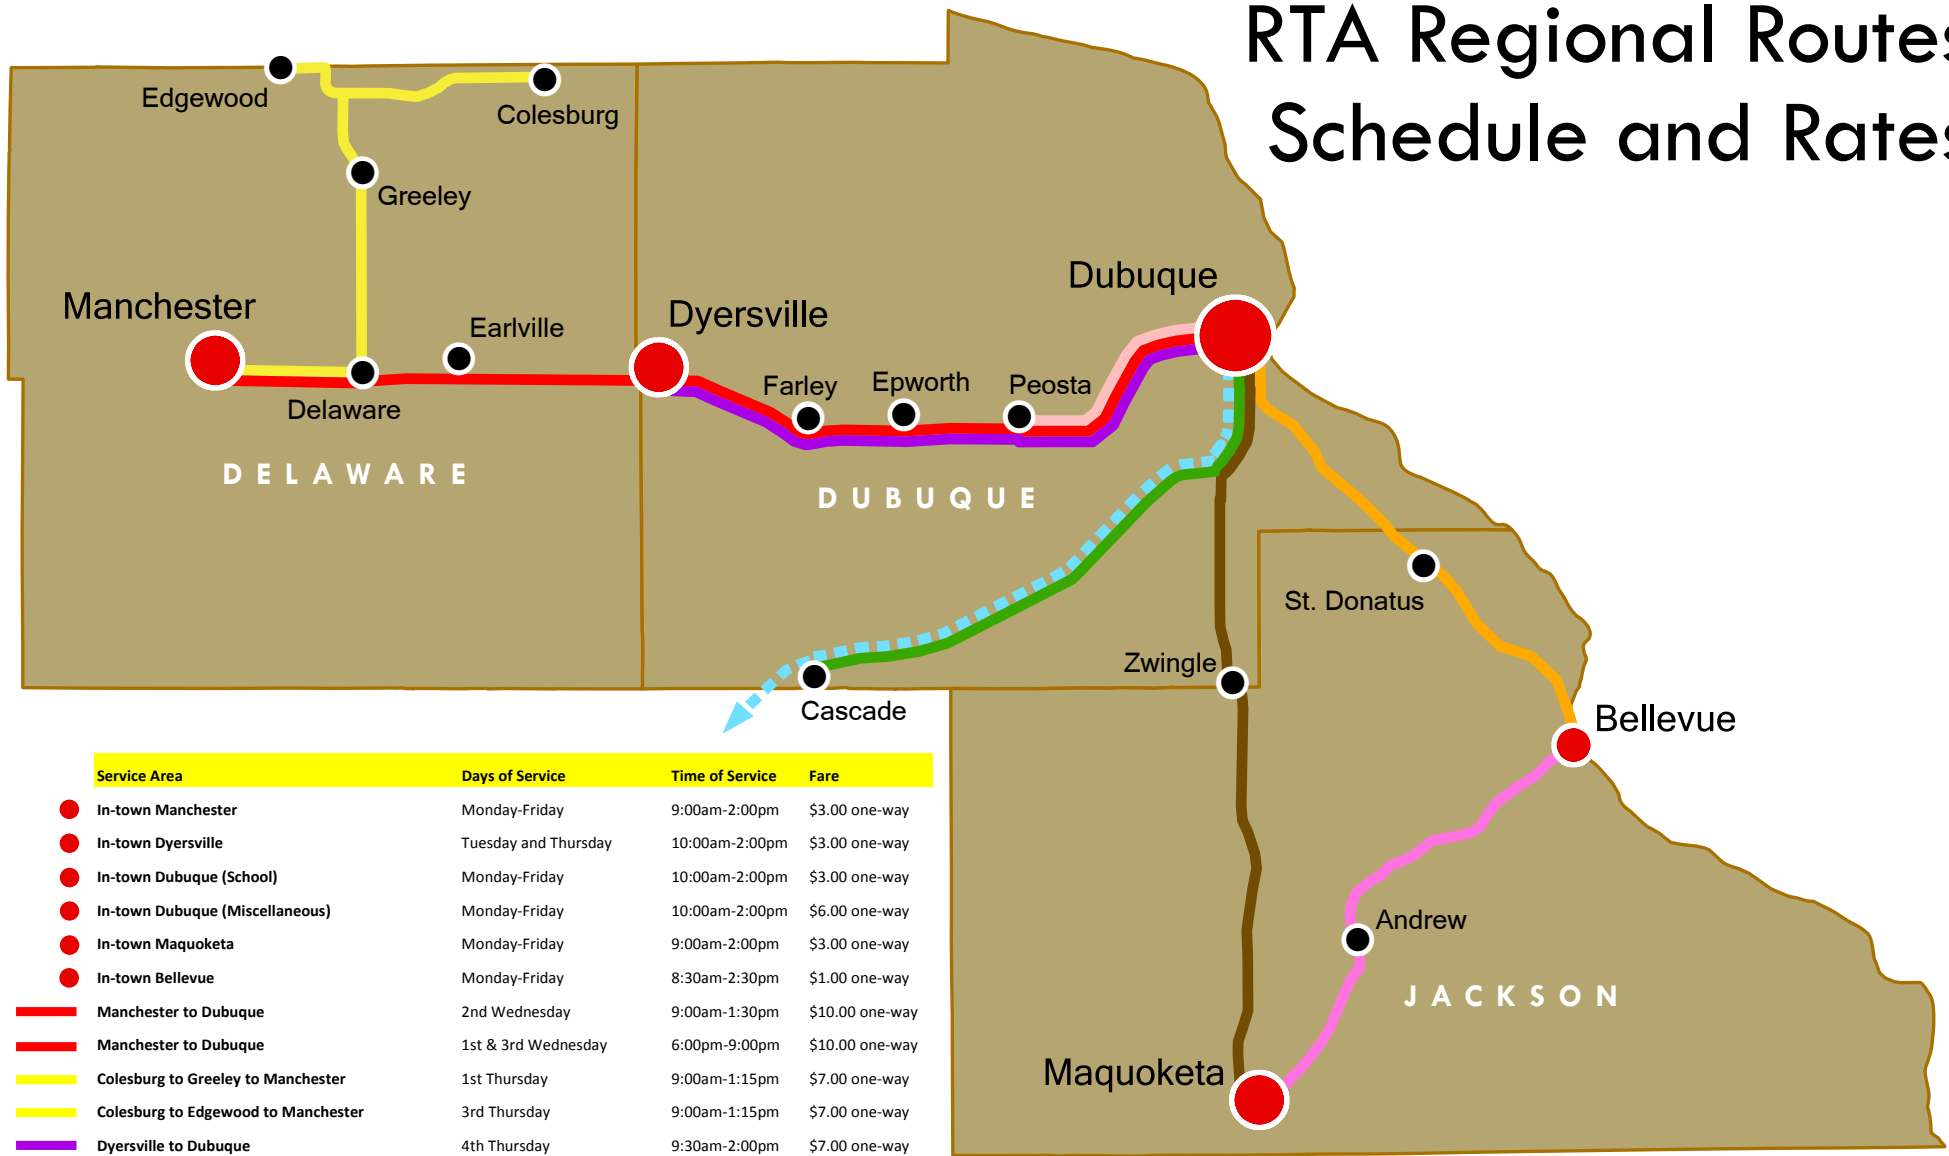

# RTA Regional Routes Schedule and Rates

Service Area	Days of Service	Time of Service	Fare
In-town Manchester	Monday-Friday	9:00am-2:00pm	\$3.00 one-way
In-town Dyersville	Tuesday and Thursday	10:00am-2:00pm	\$3.00 one-way
In-town Dubuque (School)	Monday-Friday	10:00am-2:00pm	\$3.00 one-way
In-town Dubuque (Miscellaneous)	Monday-Friday	10:00am-2:00pm	\$6.00 one-way
In-town Maquoketa	Monday-Friday	9:00am-2:00pm	\$3.00 one-way
In-town Bellevue	Monday-Friday	8:30am-2:30pm	\$1.00 one-way
Manchester to Dubuque	2nd Wednesday	9:00am-1:30pm	\$10.00 one-way
Manchester to Dubuque	1st & 3rd Wednesday	6:00pm-9:00pm	\$10.00 one-way
Colesburg to Greeley to Manchester	1st Thursday	9:00am-1:15pm	\$7.00 one-way
Colesburg to Edgewood to Manchester	3rd Thursday	9:00am-1:15pm	\$7.00 one-way
Dyersville to Dubuque	4th Thursday	9:30am-2:00pm	\$7.00 one-way
Peosta to Dubuque	Monday-Friday	7:15am-5:15pm	\$1.00 one-way
Cascade to Dubuque	1st Monday, 3rd Thursday	10:00am-1:10pm	\$7.00 one-way
Delaware, Dubuque & Jackson Co. to Iowa City	1st Thu, 2nd Wed, Last Tue	Times Vary	\$30.00 rd trip
Maquoketa to Dubuque	1st & 3rd Tuesday	8:30am-1:30pm	\$10.00 one-way
Bellevue to Maquoketa	1st & 3rd Wednesday	8:30am-1:30pm	\$7.00 one-way
Bellevue to Dubuque	2nd & 4th Thursday	9:00am-1:30pm	\$7.00 one-way
Delaware, Dubuque & Jackson Co. Volunteer	Monday-Friday	Times Vary	\$0.63 per mile

### Legend

- Cities with In-Town Service
- County Boundary